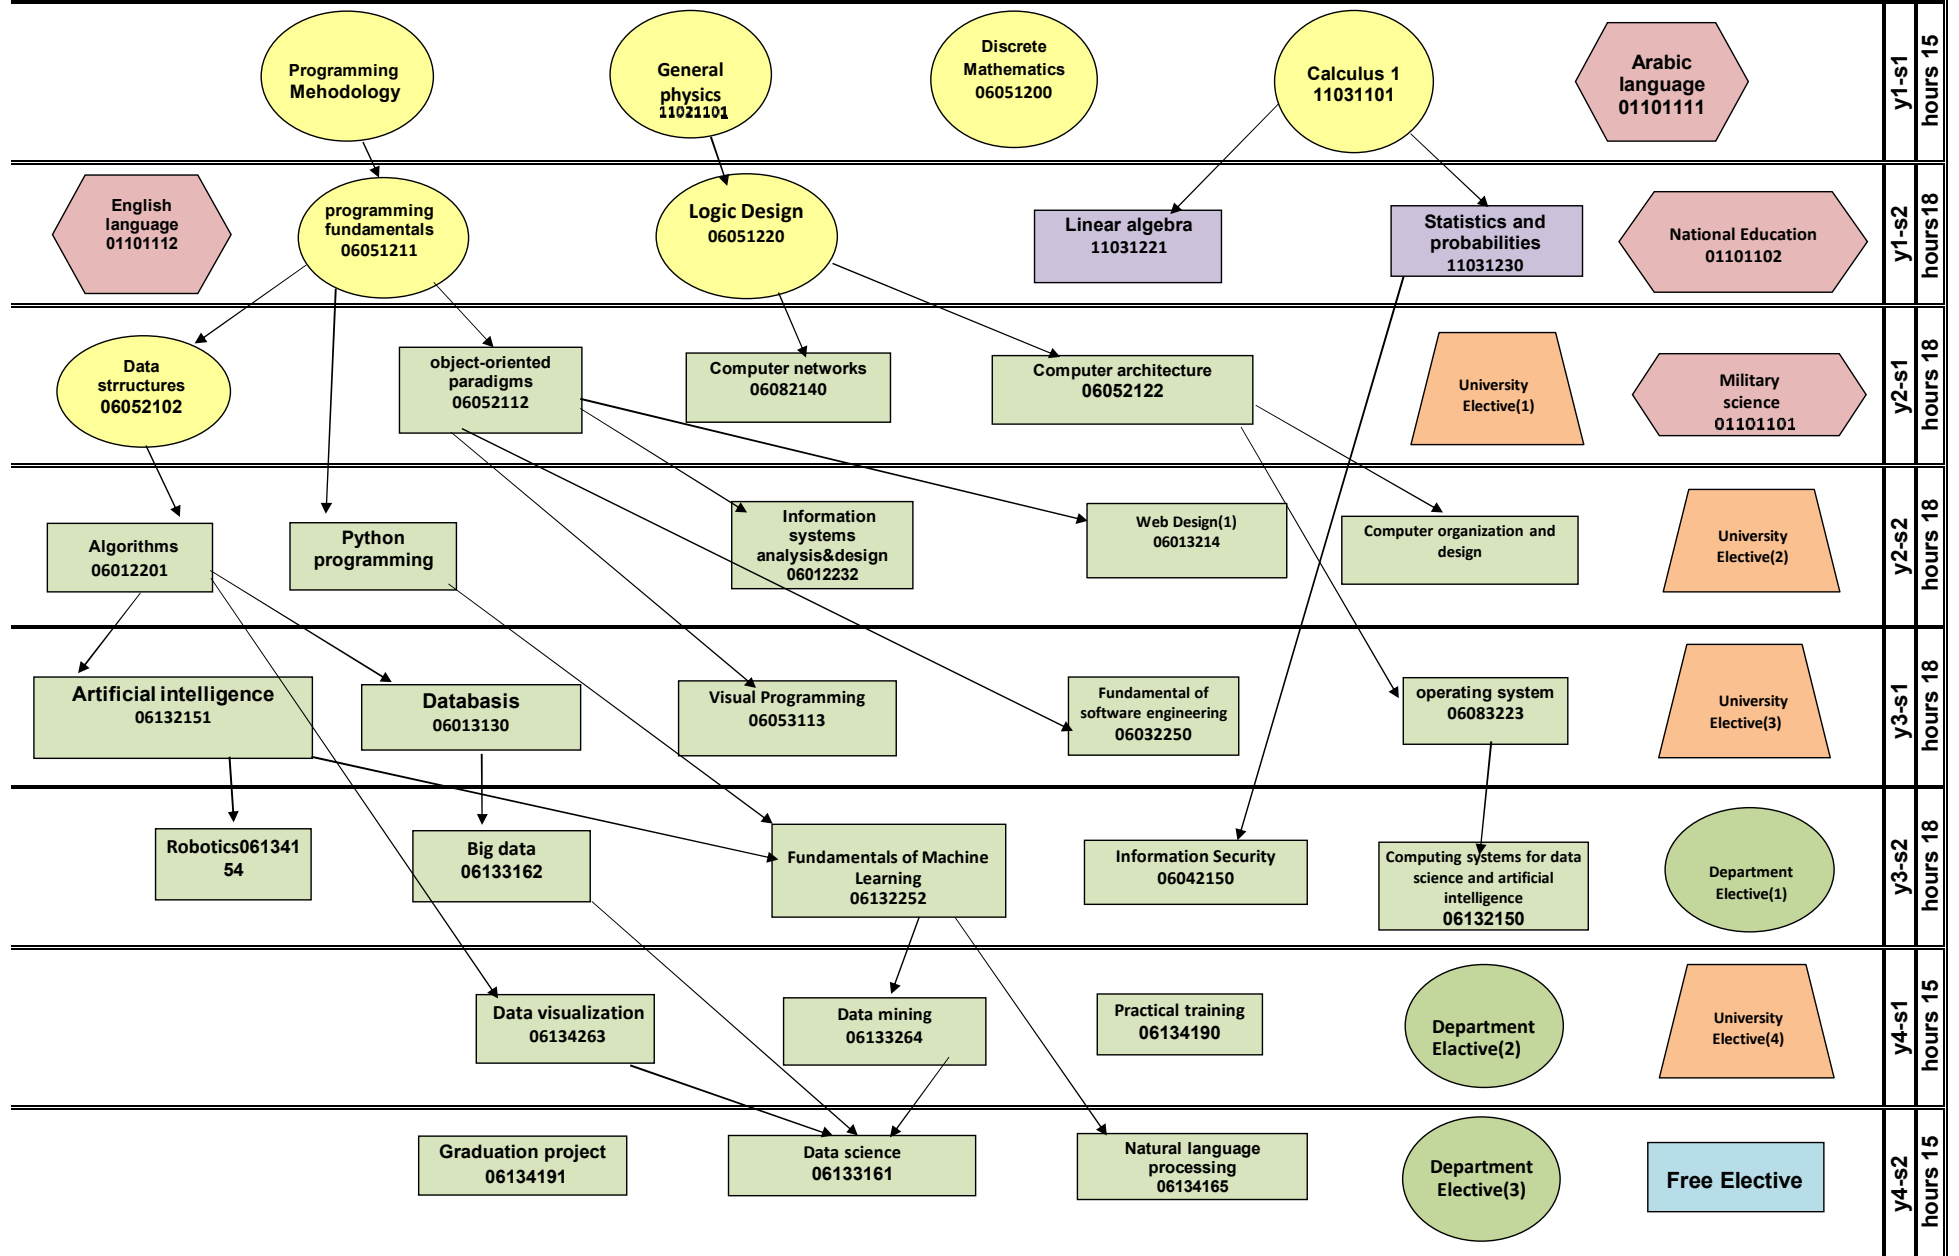

# Data science&Artificial Intelligence progression study plan 2021/2022

University compulsory
  Faculty compulsory
  Department compulsory
  Free subject
  Ancillary compulsory
  Department elective