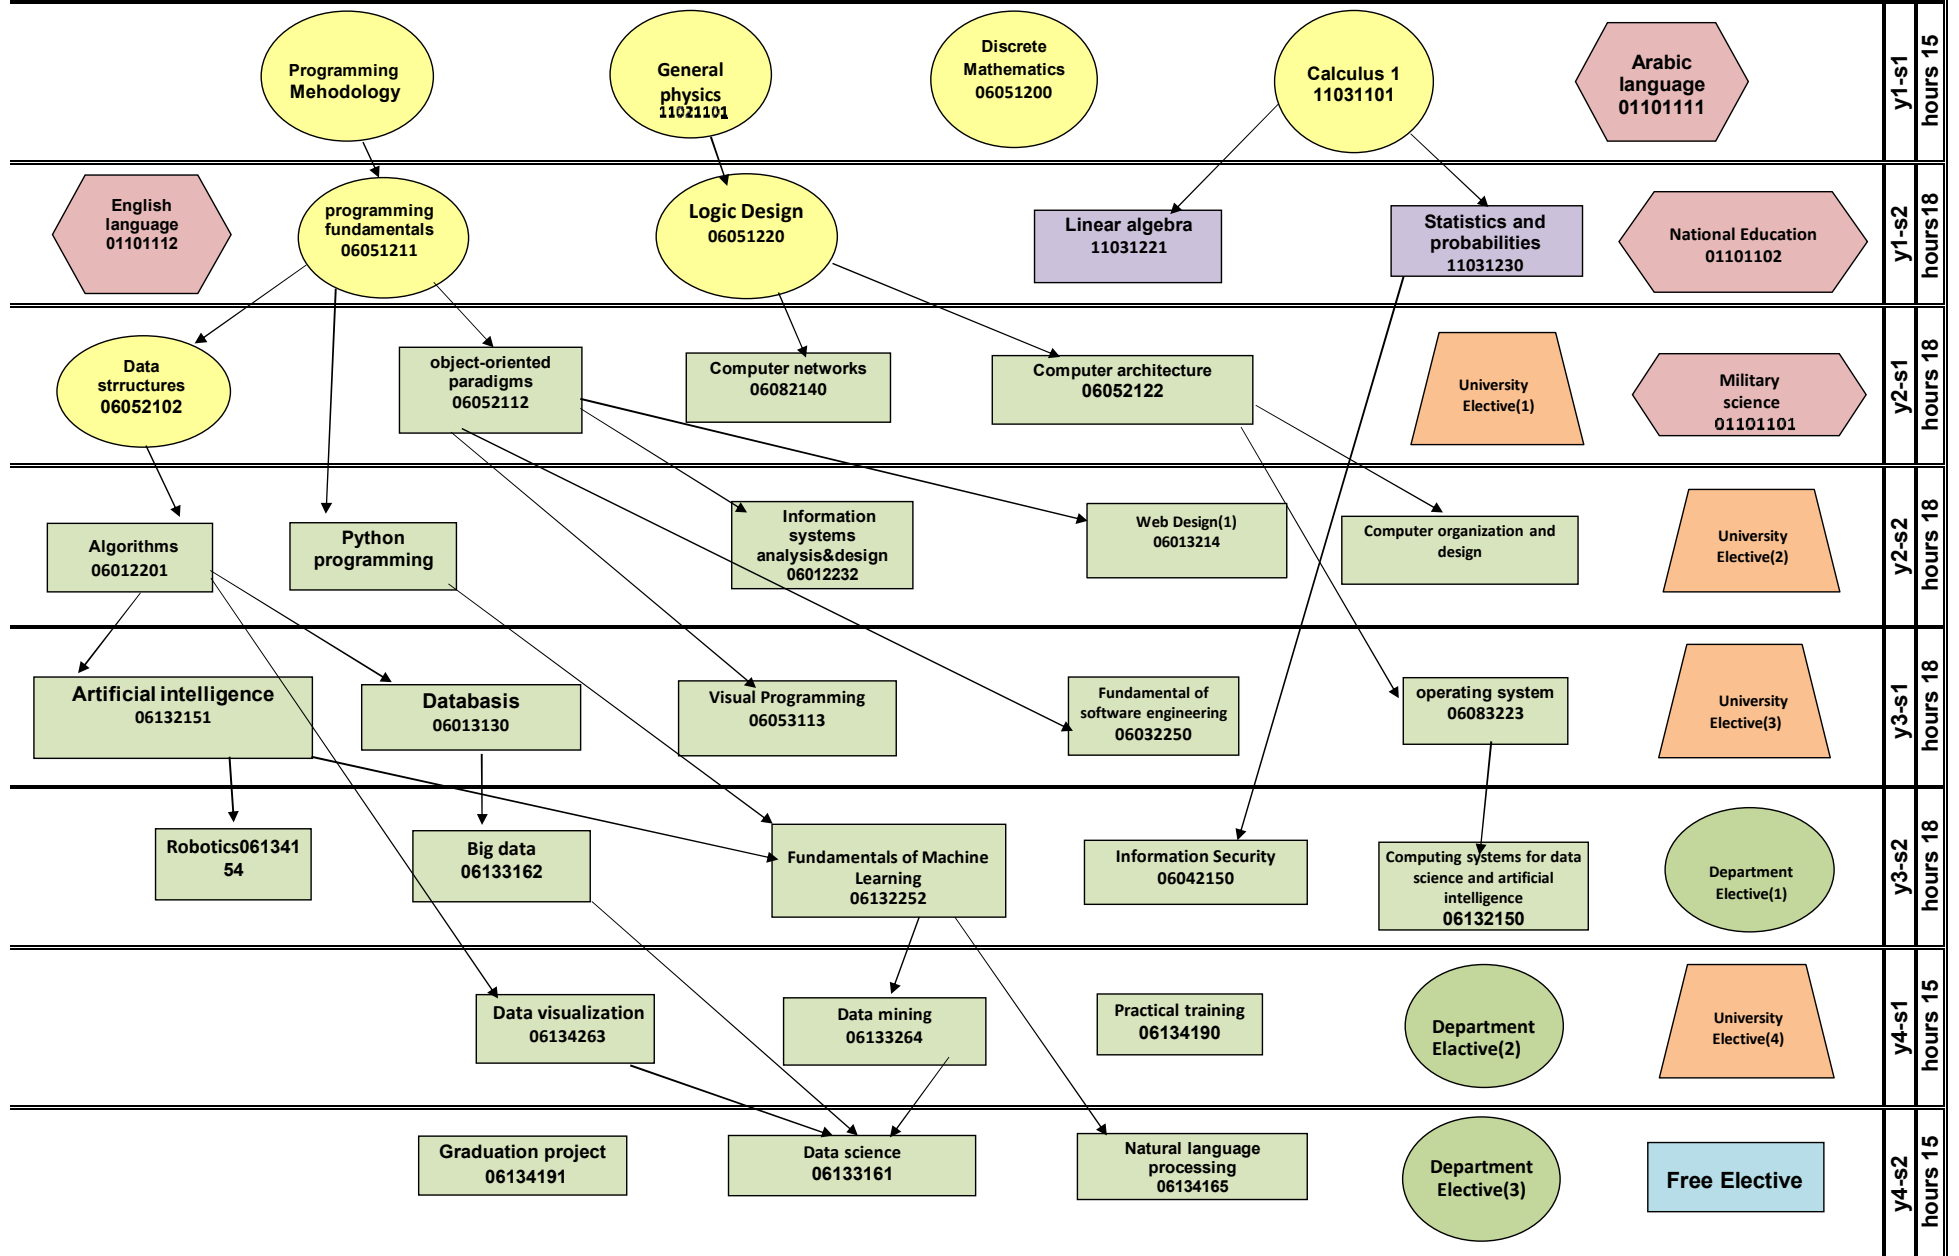

Data science&Artificial Intelligence progression study plan 2021/2022

University compulsory
University elective
Faculty compulsory
Department compulsory
Free subject
Ancillary compulso
Department elective